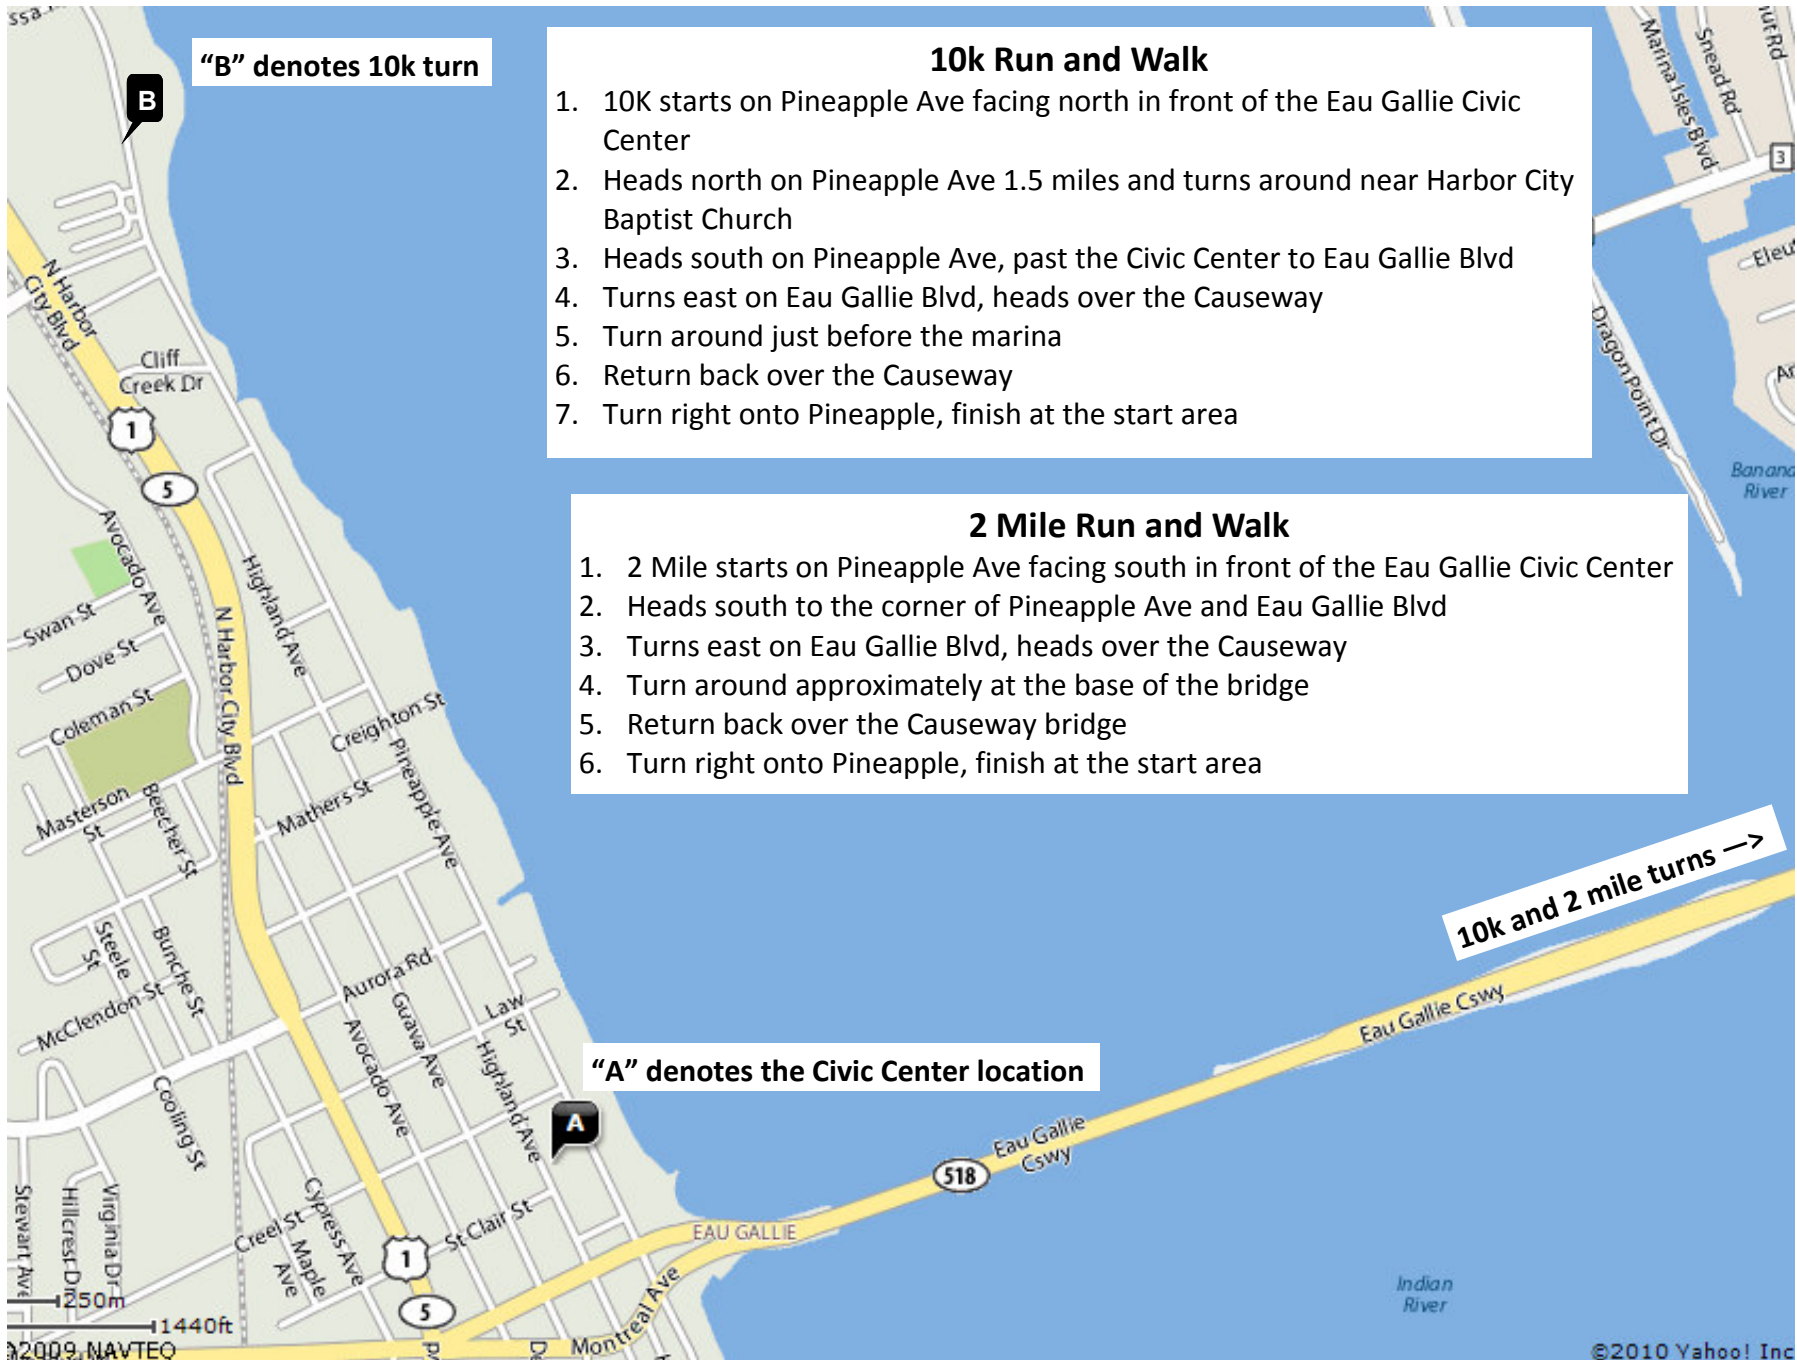

22nd Annual EYE OF THE DRAGON 10K TAIL OF THE LIZARD 2 MILE

"B" denotes 10k turn

10k Run and Walk

1. 10K starts on Pineapple Ave facing north in front of the Eau Gallie Civic Center
2. Heads north on Pineapple Ave 1.5 miles and turns around near Harbor City Baptist Church
3. Heads south on Pineapple Ave, past the Civic Center to Eau Gallie Blvd
4. Turns east on Eau Gallie Blvd, heads over the Causeway
5. Turn around just before the marina
6. Return back over the Causeway
7. Turn right onto Pineapple, finish at the start area

2 Mile Run and Walk

1. 2 Mile starts on Pineapple Ave facing south in front of the Eau Gallie Civic Center
2. Heads south to the corner of Pineapple Ave and Eau Gallie Blvd
3. Turns east on Eau Gallie Blvd, heads over the Causeway
4. Turn around approximately at the base of the bridge
5. Return back over the Causeway bridge
6. Turn right onto Pineapple, finish at the start area

10k and 2 mile turns →

"A" denotes the Civic Center location